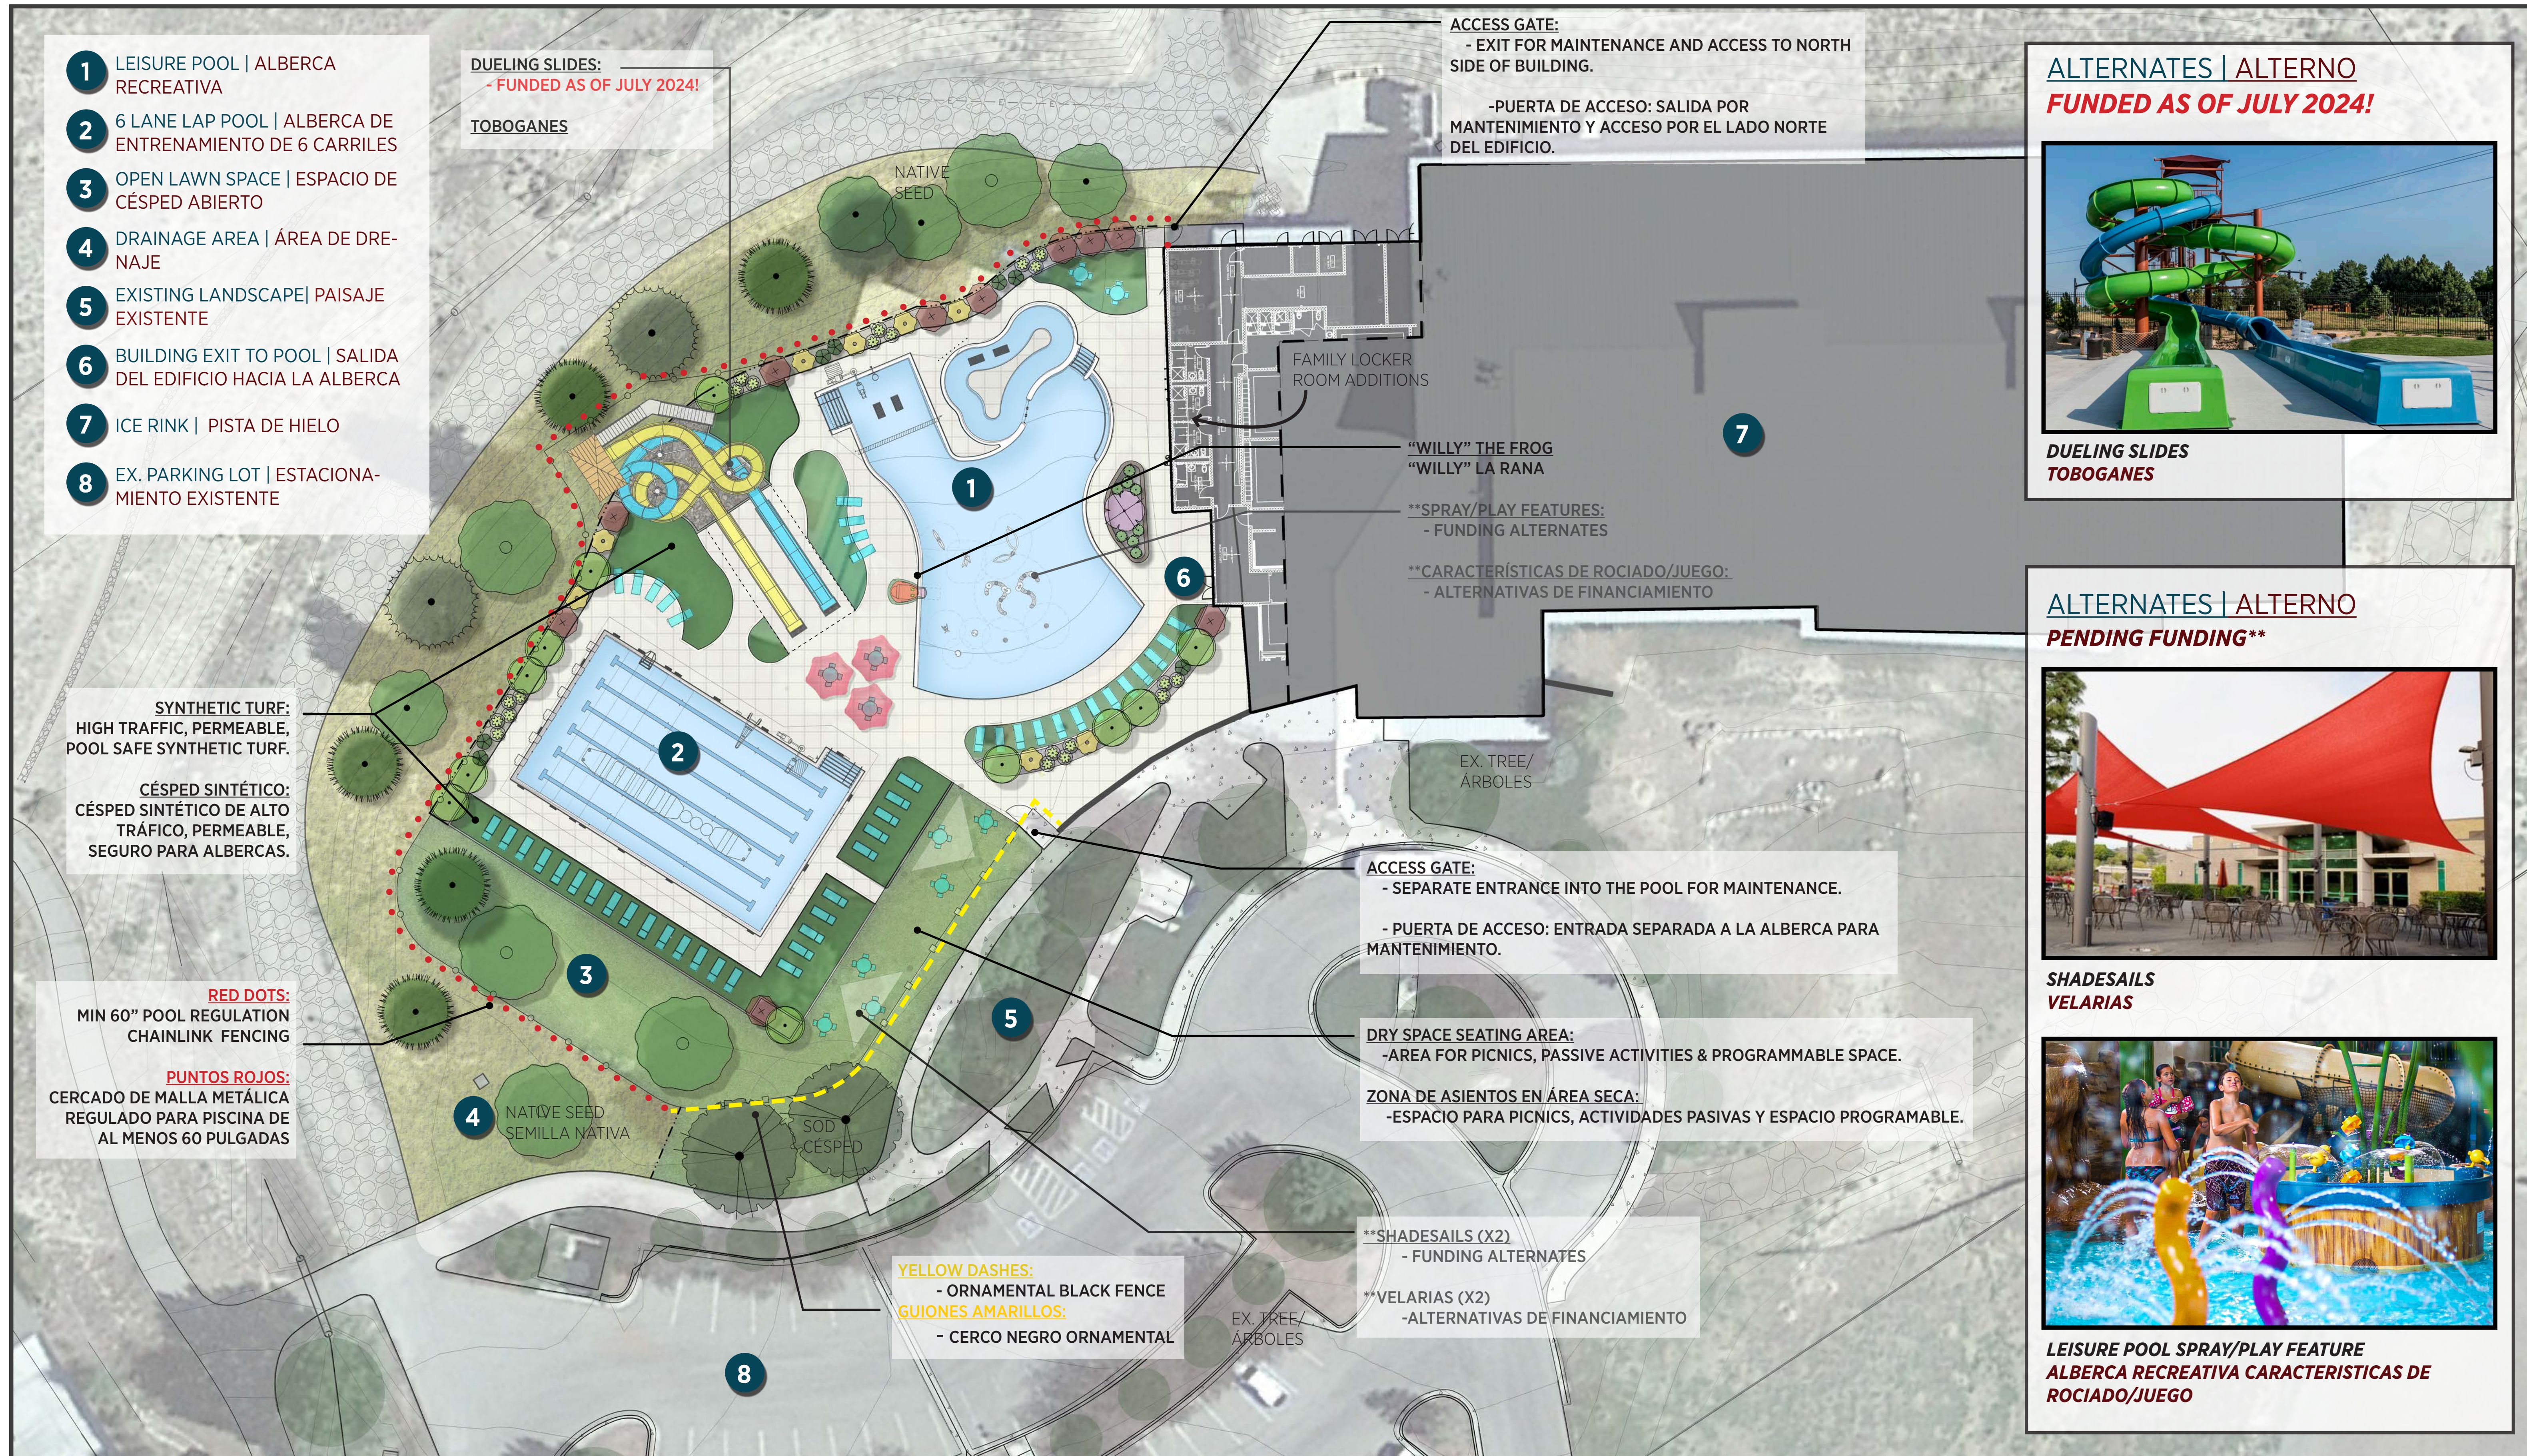

TOWN OF EAGLE MOUNTAIN REC. POOL & ICE RINK | BEFORE & AFTER OVERLAY

08/01/2024

**NORRIS
DESIGN**
PEOPLE + PLACEMAKING

TOWN OF EAGLE MOUNTAIN REC. POOL & ICE RINK | LANDSCAPE DESIGN

08/01/2024

**NORRIS
DESIGN**
PEOPLE + PLACEMAKING