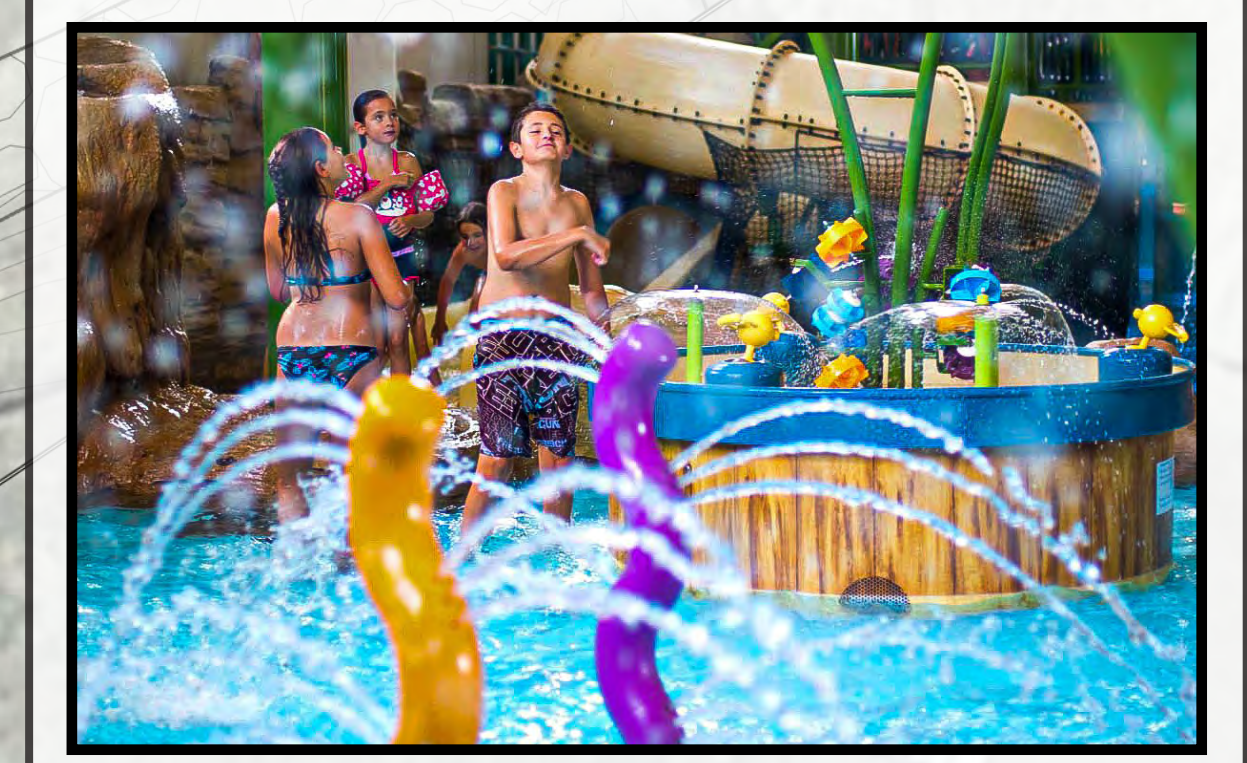

TOWN OF EAGLE MOUNTAIN REC. POOL & ICE RINK | BEFORE & AFTER OVERLAY

03/28/2024

**NORRIS
DESIGN**
PEOPLE + PLACEMAKING

ALTERNATES | ALTERNO
PENDING FUNDING | Financiación Pendiente**

**DUELING SLIDES
TOBOGANES**

**SHADESAILS
VELARIAS**

**LEISURE POOL SPRAY/PLAY FEATURE
ALBERCA RECREATIVA CARACTERÍSTICAS DE
ROCIADO/JUEGO**